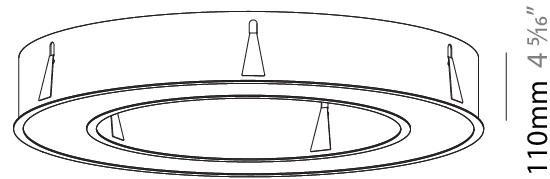

GENERAL

Series: Glorious
 Subseries: Glorious
 Brand: Prolicht
 Division: Architectural
 Mounting Type: Recessed
 Mounting Location: Ceiling
 Subcategory: Ambient

PHYSICAL

Shape: Round
 Diameter (mm): 970
 Diameter (in): 38 ³/₁₆
 Height (mm): 110
 Height (in): 4 ⁵/₁₆
 Min. Recessing Depth (mm): 120
 Min. Recessing Depth (in): 4 ³/₄
 Light Distribution: Direct
 Weight (kg): 11.164
 Weight (lbs): 24.61
 Diffuser: [PMMA - Opal or Micro-Prism](#)
 Fixture Finish: [SSR / BKV / CWI / CRY / HAB / LAG / UFT / ITA / RUA / RUR / MIC / FTG / MYG / TWT / LOD / PUS / FRO / FUP / KIA / POP / BLS / SPG / MEY / GOH / GUM / CHC / COM / ABZ / JAG / OBR / MOS / ROR](#)
 Fixture Material: Aluminum
 Cut-out Measurements: 960mm / 37 13/16" x 640mm / 25 3/16"

PROJECT
TYPE
SPECIFIER
QUANTITY
DATE

110mm 4 ⁵/₁₆"

Ø 628mm 24 ³/₄"

Ø 970mm 38 ³/₁₆ "

960mm x 640mm
37 ¹³/₁₆" x 25 ³/₁₆"

120mm
4 ³/₄"

10 - 15mm
³/₈" - ⁹/₁₆"

A37505-