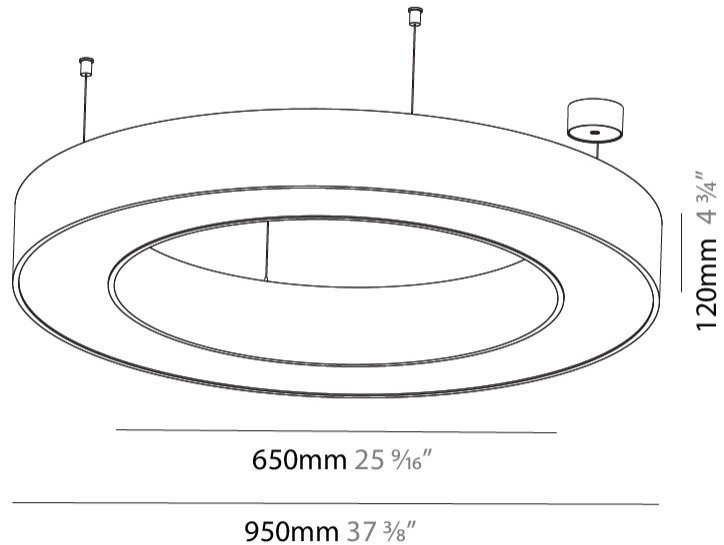

GENERAL

Series: Glorious
Subseries: Glorious
Brand: Prolicht
Division: Architectural
Mounting Type: Suspension
Mounting Location: Ceiling
Subcategory: Ambient

PHYSICAL

Shape: Round
Diameter (mm): 950
Diameter (in): 37 ³/₈
Height (mm): 120
Height (in): 4 ³/₄
Max. Overall Height (mm): 2120
Max. Overall Height (in): 83 ⁷/₁₆
Light Distribution: Direct
Weight (kg): 9.172
Weight (lbs): 20.22
Diffuser: [PMMA - Opal or Micro-Prism](#)
Fixture Finish: [SSR / BKV / CWI / CRY / HAB / LAG / UFT / ITA / RUA / RUR / MIC / FTG / MYG / TWT / LOD / PUS / FRO / FUP / KIA / POP / BLS / SPG / MEY / GOH / GUM / CHC / COM / ABZ / JAG / OBR / MOS / ROR](#)
Fixture Material: Aluminum

ELECTRICAL

Lamp Type: LED (Zhaga Standard)
Input Wattage (W): 45
Total Output Wattage (W): 36 / 28.8 (3500K)
Dimming: [Non-Dimming / Phase Dimming (120Vac only) / 0-10V Dimming](#)
Driver Included: Yes
Driver Location: Integrated
Driver Type: Constant Current
Driver Class: Class 2
Input Voltage (V): 120 - 277
Constant Current (MA): 350 / 900 (3500K)

LED

Color Temperature (°K): [3000 / 3500 / 4000](#)
Max. Delivered Lumen (lm): 4150 / 4302 / 4390
CRI: >80 CRI
Efficiency (%): 65
Lamp Life (hrs): 50000

OPTICAL

RATINGS AND CERTIFICATIONS

Certified By: Certified for North American Standards
IP rating: IP20