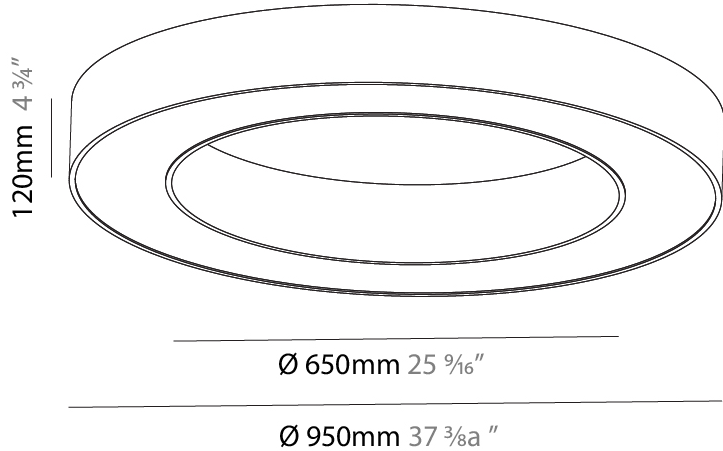

1. To build a product code in our configurator select the specify button on the base model # product page
2. To build a manual product code on this datasheet choose from the options listed below in blue font and add the suffix to the base model #

GENERAL

Series: Glorious
Subseries: Glorious
Brand: Prolight
Division: Architectural
Mounting Type: Surface
Mounting Location: Ceiling
Subcategory: Ambient

PHYSICAL

Shape: Round
Diameter (mm): 950
Diameter (in): 37 ³/₈
Height (mm): 120
Height (in): 4 ³/₄
Light Distribution: Direct
Weight (kg): 8.94
Weight (lbs): 19.67
Diffuser: PMMA - Opal or Micro-Prism
Fixture Finish: SSR / BKV / CWI / CRY / HAB / LAG / UFT / ITA / RUA / RUR / MIC / FTG / MYG / TWT / LOD / PUS / FRO / FUP / KIA / POP / BLS / SPG / MEY / GOH / GUM / CHC / COM / ABZ / JAG / OBR / MOS / ROR
Fixture Material: Aluminum

ELECTRICAL

Lamp Type: LED (Zhaga Standard)
Input Wattage (W): 45
Total Output Wattage (W): 36 / 28.8 (3500K)
Dimming: Non-Dimming / Phase Dimming (120Vac only) / 0-10V Dimming
Driver Included: Yes
Driver Location: Integrated
Driver Type: Constant Current - 120 / 277Vac
Driver Class: Class 2
Input Voltage (V): 120 - 277
Constant Current (MA): 350 / 900 (3500K)

LED

Color Temperature (°K): 3000 / 3500 / 4000
Max. Delivered Lumen (lm): 4150 / 4302 / 4390
CRI: >80 CRI
Efficiency (%): 65
Lamp Life (hrs): 50000

OPTICAL

RATINGS AND CERTIFICATIONS

Certified By: Certified for North American Standards
IP rating: IP20