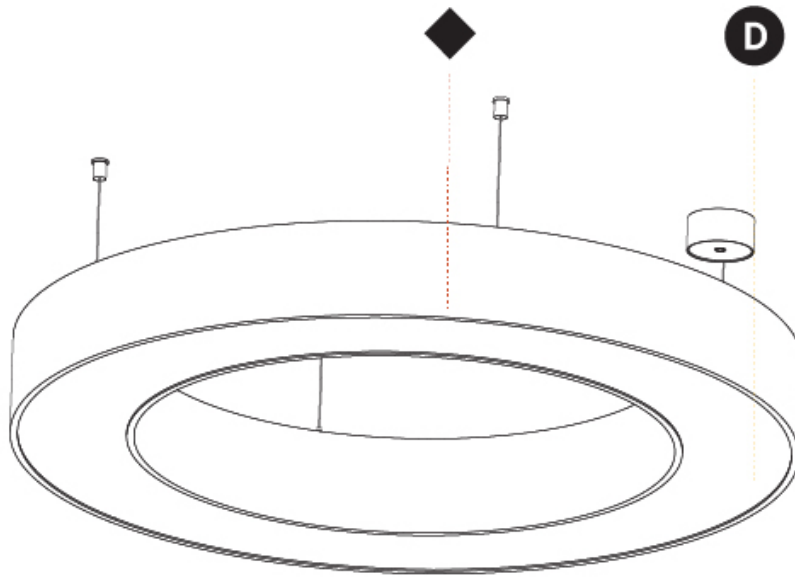

A30229-

PROJECT _____

TYPE _____

SPECIFIER _____

QUANTITY _____

DATE _____